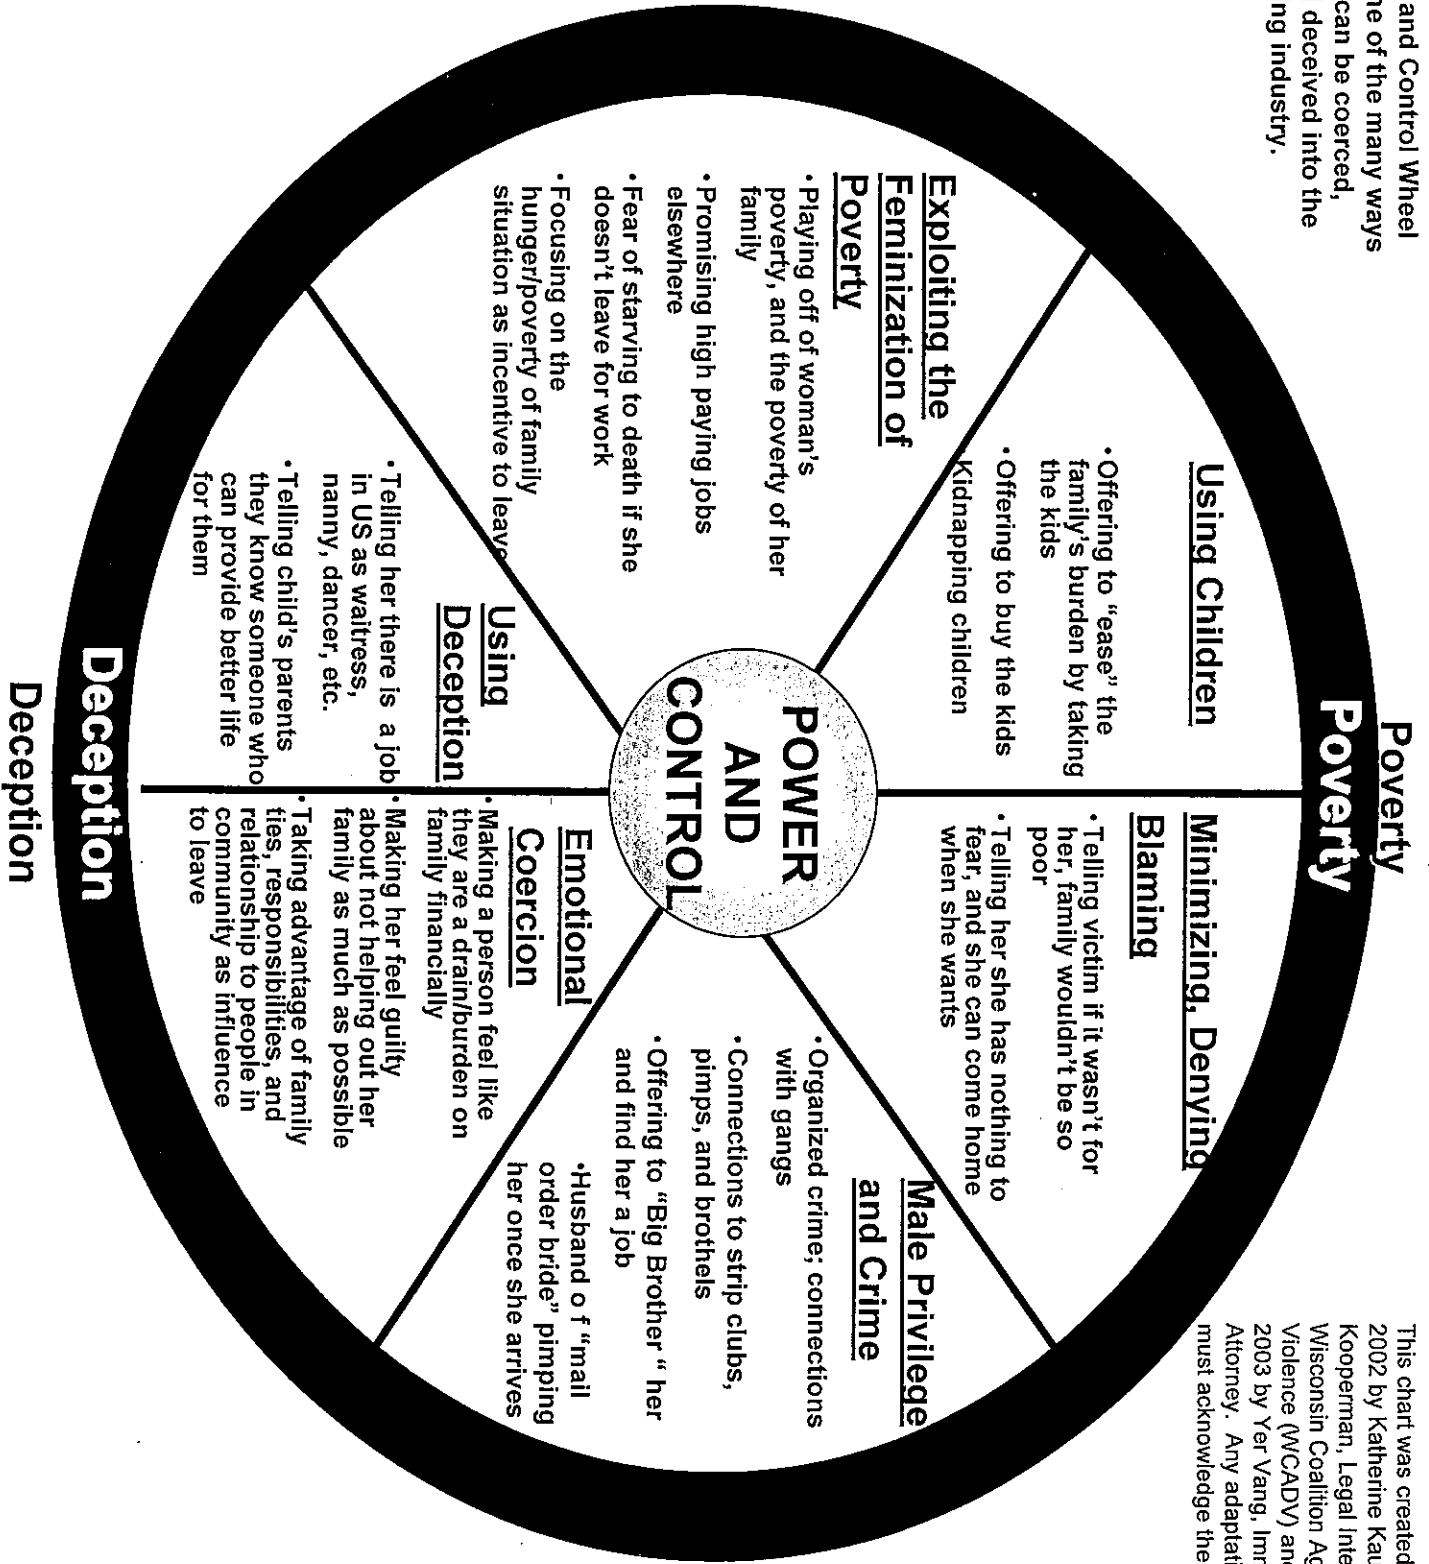

This Power and Control Wheel depicts some of the many ways individuals can be coerced, tricked, and deceived into the sex-trafficking industry.

This chart was created in November 2002 by Katherine Kaufka and Todd Kooperman, Legal Interns with the Wisconsin Coalition Against Domestic Violence (WCADV) and updated in 2003 by Yee Vang, Immigration Attorney. Any adaptation or reprinting must acknowledge the WCADV.