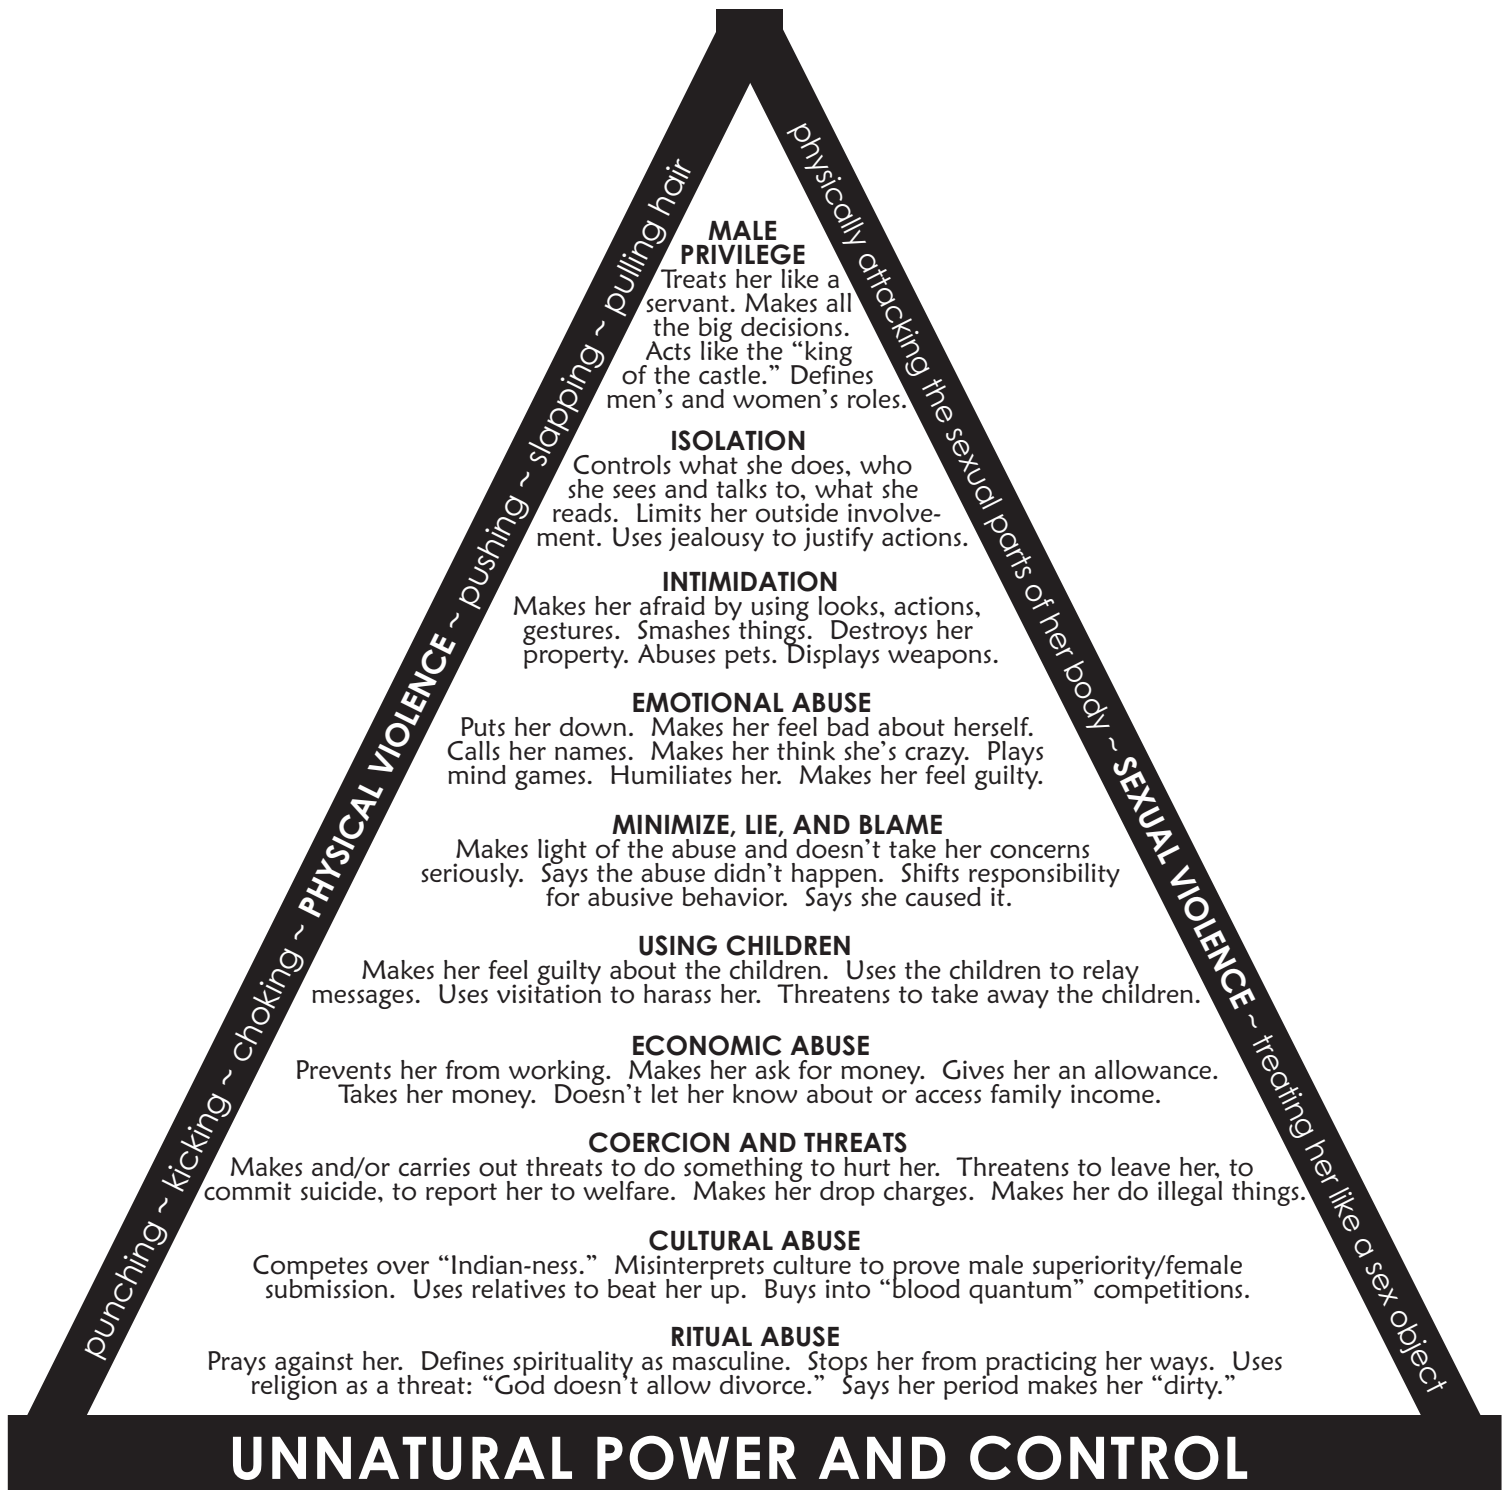

VIOLENCE AGAINST NATIVE WOMEN: BATTERING

Produced and distributed by:

Developed by:
Sacred Circle - National Resource
Center to End Violence Against
Native Women

NATIONAL CENTER
on Domestic and Sexual Violence
training • consulting • advocacy
4612 Shoal Creek Blvd. • Austin, Texas 78756
512.407.9020 (phone and fax) • www.ncdsv.org